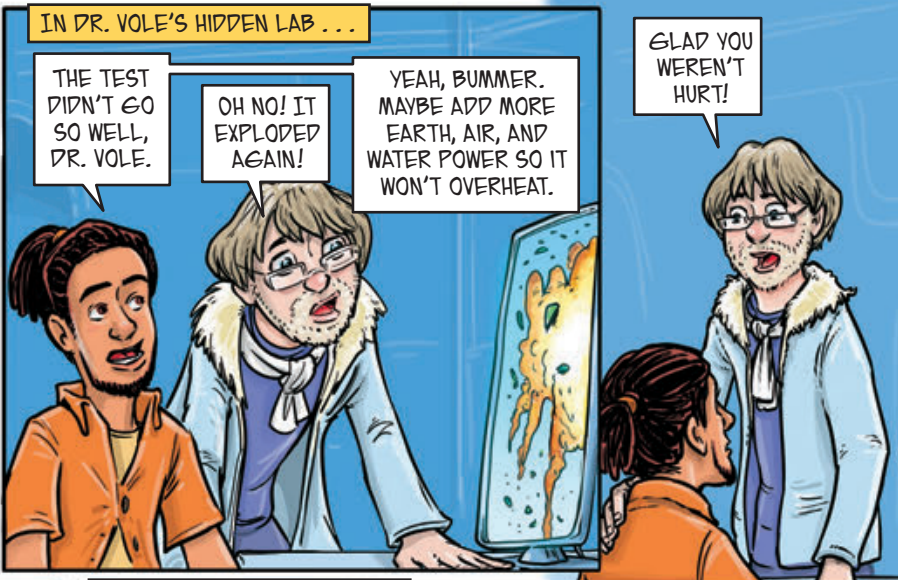

LET'S  
FIND THAT  
SECRET  
LAIR!

HANG ON, THIS  
MIGHT HELP!

LUNAAAAA!!!

VROOOOOMMM!

AT UPLIFTERS' HQ ...

WE SUSPECT AN  
ERASER ATTACK SOON.  
HOW ARE YOU DOING?

THESE ISOLATOR BUBBLES  
SHOULD BLOCK THE CUBES  
SO THEY CAN'T GET ENERGY  
FROM WATER, AIR, AND SUN.

THEY'RE NOT QUITE READY YET.

YOU'LL GET IT. KEEP IT UP!

I HOPE OUR NEXT MISSION ISN'T QUITE SO STICKY.

IN DR. VOLE'S HIDDEN LAB . . .

THE TEST DIDN'T GO SO WELL, DR. VOLE.

OH NO! IT EXPLODED AGAIN!

YEAH, BUMMER. MAYBE ADD MORE EARTH, AIR, AND WATER POWER SO IT WON'T OVERHEAT.