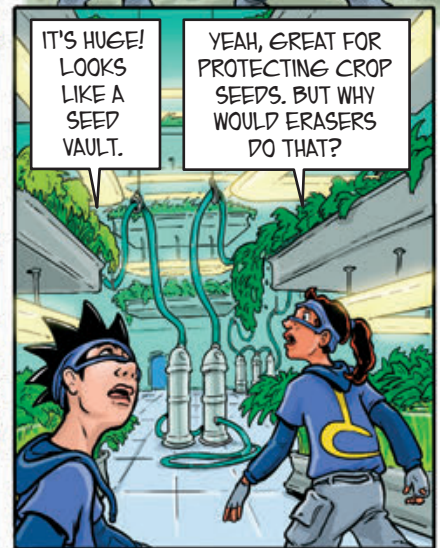

IT'S HUGE! LOOKS LIKE A SEED VAULT.

YEAH, GREAT FOR PROTECTING CROP SEEDS. BUT WHY WOULD ERASERS DO THAT?